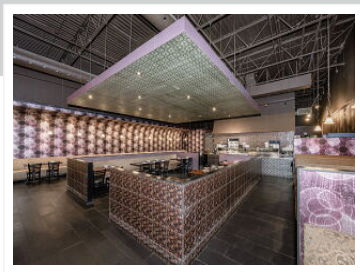

2020 Appleby Line, Burlington, ON L7L 6M6

View virtual tour at:
<https://tours.visualadvantage.ca/1a11afa2/>

Jenny Lefkas

(905) 531-7777
jennylefkas@gmail.com
<https://perfectlivinghomes.com/>

RE/MAX. Real Estate Centre
Inc., Brokerage