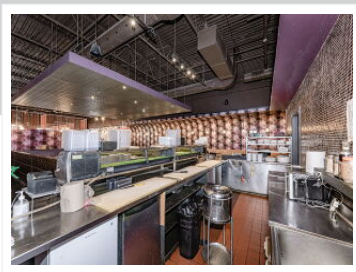

2020 Appleby Line, Burlington, ON L7L 6M6

View virtual tour at:
<https://tours.visualadvantage.ca/1a11afa2/>

Jenny Lefkas

(905) 531-7777
jennylefkas@gmail.com
<https://perfectlivinghomes.com/>

RE/MAX. Real Estate Centre
Inc., Brokerage