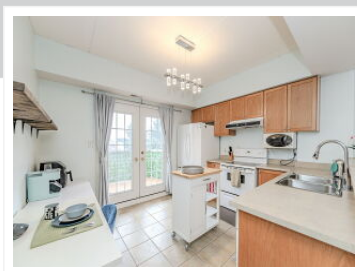

4016 Kilmer Drive, Burlington, ON, Canada, Burlington, ON L7M 5A7

View virtual tour at:
<https://tours.visualadvantage.ca/47a210d9/>

Meaghan Lazenby

(289) 772-8488
meaghanlazenby@gmail.com