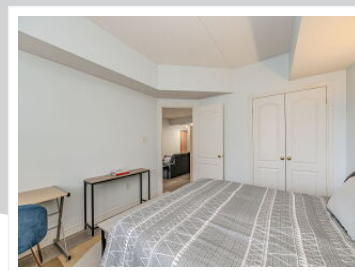

4016 Kilmer Drive, Burlington, ON, Canada, Burlington, ON L7M 5A7

View virtual tour at:
<https://tours.visualadvantage.ca/47a210d9/>

Meaghan Lazenby

(289) 772-8488
meaghanlazenby@gmail.com