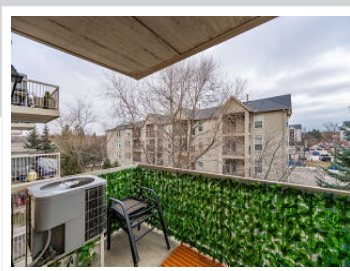

4016 Kilmer Drive, Burlington, ON, Canada, Burlington, ON L7M 5A7

View virtual tour at:
<https://tours.visualadvantage.ca/47a210d9/>

Meaghan Lazenby

(289) 772-8488
meaghanlazenby@gmail.com