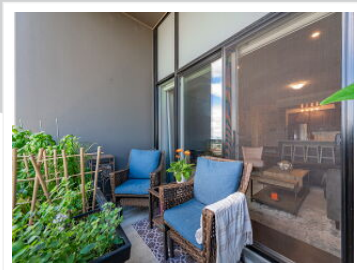

1109-1878 Gordon Street, Guelph, ON N1L 0P4

View virtual tour at:
<https://tours.visualadvantage.ca/4a44baf4/>

Hanan Tarhini
Real Estate sales person

(519) 841-8713
hanantarhini@royallepage.ca

**Royal LePage Royal City Realty
Brokerage**