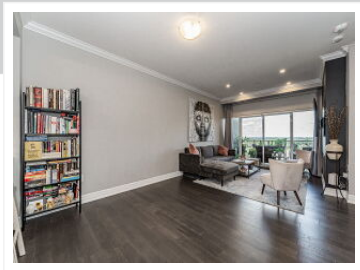

1109-1878 Gordon Street, Guelph, ON N1L 0P4

View virtual tour at:
<https://tours.visualadvantage.ca/4a44baf4/>

Hanan Tarhini
Real Estate sales person

(519) 841-8713
hanantarhini@royallepage.ca

**Royal LePage Royal City Realty
Brokerage**