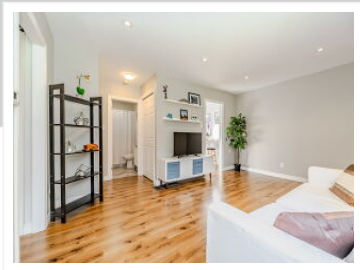

205 Schlueter Street, Cambridge, ON N3H 4B6

View virtual tour at:
<https://tours.visualadvantage.ca/4d725090/>

Greg Morris
Sales Representative

519-623-6200
gmorris@remaxcentre.ca
www.gregmorris.ca

Remax Real Estate Centre Inc.