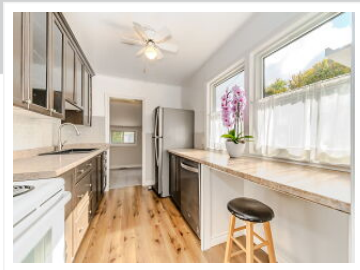

205 Schlueter Street, Cambridge, ON N3H 4B6

View virtual tour at:
<https://tours.visualadvantage.ca/4d725090/>

Greg Morris
Sales Representative

519-623-6200
gmorris@remaxcentre.ca
www.gregmorris.ca

Remax Real Estate Centre Inc.