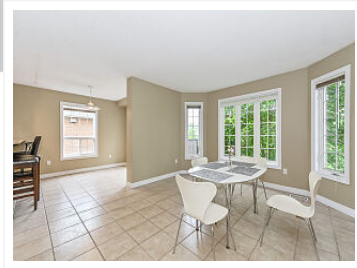

166 Farley Drive, Guelph, ON N1L 1L6

View virtual tour at:
<https://tours.visualadvantage.ca/4d8906e5/>

Pouyan Lotfipour Ashlagh

(416) 902-3152
Lotfi.realty@gmail.com