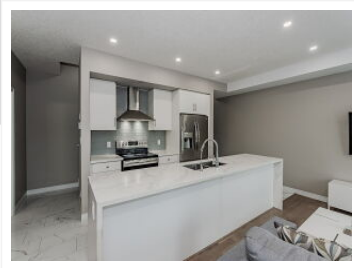

23-107 Westra Drive, Guelph, ON N1K 0A5

View virtual tour at:
<https://tours.visualadvantage.ca/4dbdb710/>

Hong Chhor
Sales Representative

(519) 830-5140
Hongchhor@gmail.com

Realty Executive Edge Inc.,
Brokerage