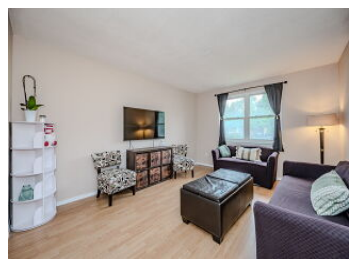

2332 Coldstream Drive, Burlington, ON L7P 3T3

View virtual tour at:  
<https://tours.visualadvantage.ca/7cdacbf/>

**Sarah Butler**

905-320-2960  
sarah.butler@live.ca  
<http://www.remaxescarpment.com/>