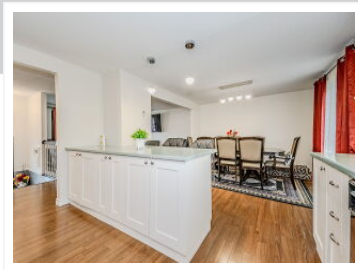

48 Rochelle Drive, Guelph, ON N1K 1L2

View virtual tour at:  
<https://tours.visualadvantage.ca/88719ad6/>

Shama Mandur

(519) 498-8006  
smandur@gmail.com

Century 21 Innovative Realty Inc

(905) 270-8100

**CENTURY 21.**  
Innovative Realty Inc.