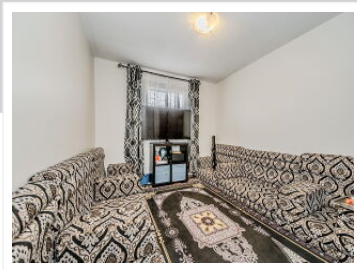

48 Rochelle Drive, Guelph, ON N1K 1L2

View virtual tour at:  
<https://tours.visualadvantage.ca/88719ad6/>

Shama Mandur

(519) 498-8006  
smandur@gmail.com

Century 21 Innovative Realty Inc

(905) 270-8100

**CENTURY 21.**  
Innovative Realty Inc.