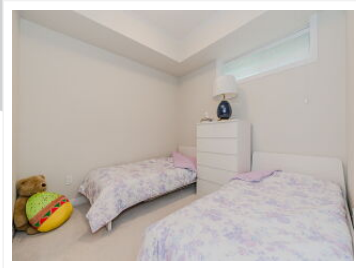

25 Isherwood Avenue Unit 33, Cambridge, ON N1R 0E2

View virtual tour at:
<https://tours.visualadvantage.ca/a6d58185/>

Huda Mohammed
Realtor

(226) 979-9171
hmohammed@westonrp.com

WESTON
REALTY GROUP