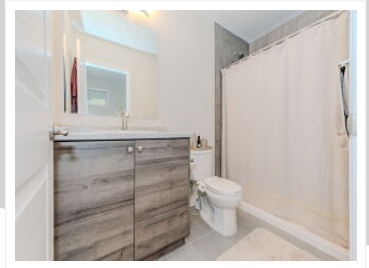

25 Isherwood Avenue Unit 33, Cambridge, ON N1R 0E2

View virtual tour at:
<https://tours.visualadvantage.ca/a6d58185/>

Huda Mohammed
Realtor

(226) 979-9171
hmohammed@westonrp.com

WESTON
REALTY GROUP