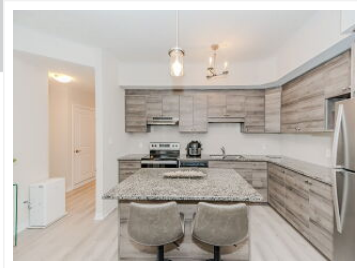

25 Isherwood Avenue Unit 33, Cambridge, ON N1R 0E2

View virtual tour at:
<https://tours.visualadvantage.ca/a6d58185/>

Huda Mohammed
Realtor

(226) 979-9171
hmohammed@westonrp.com

WESTON
REALTY GROUP