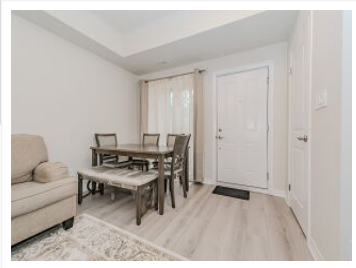

25 Isherwood Avenue Unit 33, Cambridge, ON N1R 0E2

View virtual tour at:
<https://tours.visualadvantage.ca/a6d58185/>

Huda Mohammed
Realtor

(226) 979-9171
hmohammed@westonrp.com

WESTON
REALTY GROUP