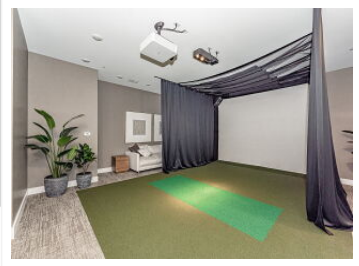

802-1878 Gordon Street, Guelph, ON N1L 0P4

View virtual tour at:  
<https://tours.visualadvantage.ca/cf343749/>

**Reece LaFontaine**  
Sales Representative

(519) 400-1111  
[reece@planetrealty.ca](mailto:reece@planetrealty.ca)  
<https://www.planetrealty.ca>