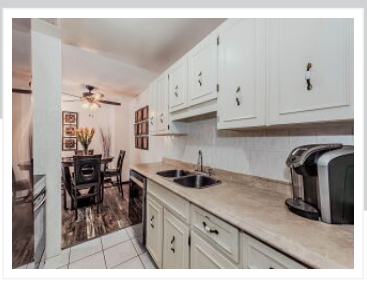

307-234 Willow Road, Guelph, ON N1H 7C6

View virtual tour at:
<https://tours.visualadvantage.ca/e3e5d948/>

Hong Chhor
Sales Representative

(519) 830-5140
Hongchhor@gmail.com

Realty Executive Edge Inc.,
Brokerage