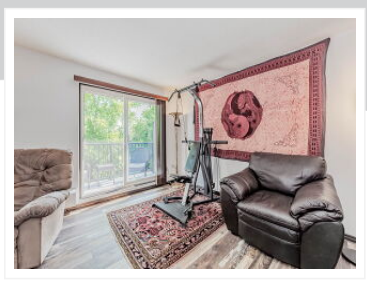

307-234 Willow Road, Guelph, ON N1H 7C6

View virtual tour at:
<https://tours.visualadvantage.ca/e3e5d948/>

Hong Chhor
Sales Representative

(519) 830-5140
Hongchhor@gmail.com

Realty Executive Edge Inc.,
Brokerage