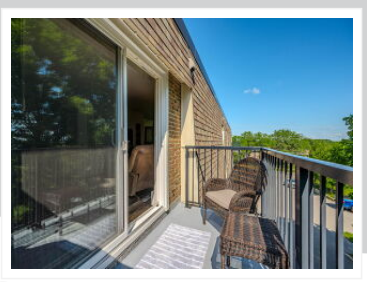

307-234 Willow Road, Guelph, ON N1H 7C6

View virtual tour at:
<https://tours.visualadvantage.ca/e3e5d948/>

Hong Chhor
Sales Representative

(519) 830-5140
Hongchhor@gmail.com

Realty Executive Edge Inc.,
Brokerage