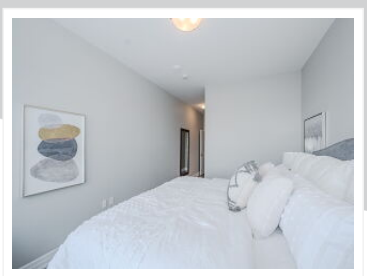

1011-1880 Gordon Street, Guelph, ON N1L 0P5

View virtual tour at:
<https://tours.visualadvantage.ca/fc9be47a/>

Chad McBain
Sales Representatives

(519) 760-6365
chadbmcbain@gmail.com
<http://www.chadmcbaingroup.com>